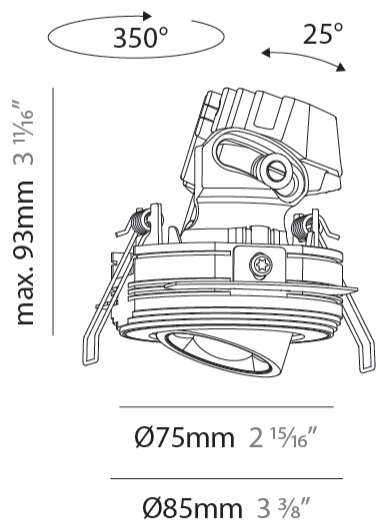

PHYSICAL

Aperture Sizes - Downlights: 1"
 Shape: Round
 Diameter (mm): 75
 Diameter (in): 2 ¹⁵/₁₆
 Height (mm): 93
 Height (in): 3 ¹¹/₁₆
 Ceiling Thickness (mm): 10 / 12.5 / 15 / 25
 Ceiling Thickness (in): 3/8 or 1/2 or 9/16 or 1
 Min. Recessing Depth (mm): 105
 Min. Recessing Depth (in): 4 ¹/₈
 Diffuser: Lens Pack - Spread Lens / Linear Spread Lens / Honeycomb Louver
 Fixture Finish: SSR / BKV / CWI / CRY / HAB / UFT / ITA / RUA / FTG / MYG / LOD / PUS / FRO / FUP / KIA / POP / BLS / SPG / MEY / GOH / CHC / COM / ABZ / JAG / OBR / MOS / ROR
 Fixture Material: Aluminum Die Cast
 Cut-out Measurements: D. 86mm / 3 3/8"

OPTICAL

Reflector°: 60
 Adjustability: Rotational 350° / Tilt 25°

RATINGS AND CERTIFICATIONS

Certified By: Certified for North American Standards
 IP rating: IP20

OIKO PRO ROUND ADJUSTABLE TRIMLESS

A35818-

PHYSICAL

Aperture Sizes - Downlights: 1"
 Shape: Round
 Diameter (mm): 75
 Diameter (in): 2 15/16
 Height (mm): 93
 Height (in): 3 11/16
 Ceiling Thickness (mm): 10 / 12.5 / 15 / 25
 Ceiling Thickness (in): 3/8 or 1/2 or 9/16 or 1
 Min. Recessing Depth (mm): 105
 Min. Recessing Depth (in): 4 1/8
 Diffuser: Lens Pack - Spread Lens / Linear Spread Lens / Honeycomb Louver
 Fixture Finish: SSR / BKV / CWI / CRY / HAB / UFT / ITA / RUA / FTG / MYG / LOD / PUS / FRO / FUP / KIA / POP / BLS / SPG / MEY / GOH / CHC / COM / ABZ / JAG / OBR / MOS / ROR
 Fixture Material: Aluminum Die Cast
 Cut-out Measurements: D. 86mm / 3 3/8"